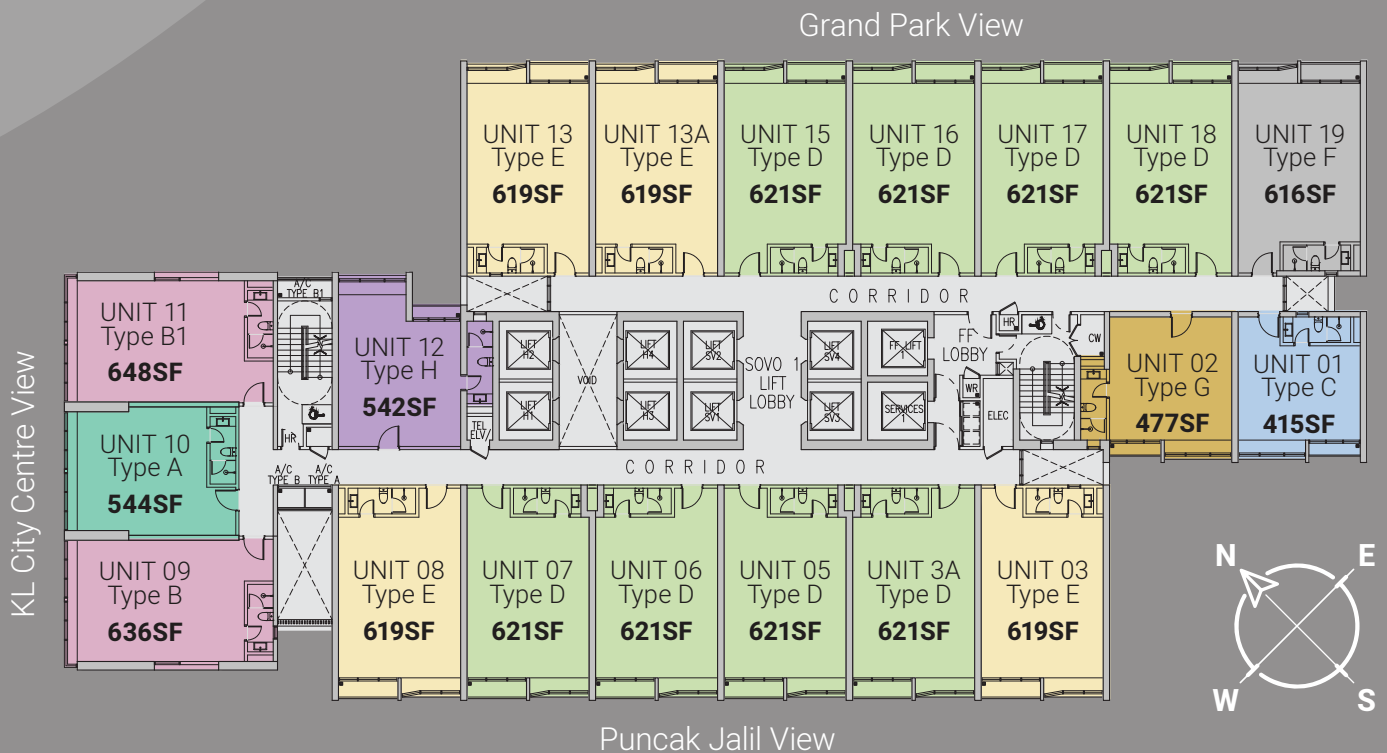

Explore versatile layouts

Disclaimer:
Actual layout varies depending on floor. To avoid any doubt concerning the specifications, please always refer to the Sales and Purchase Agreement.