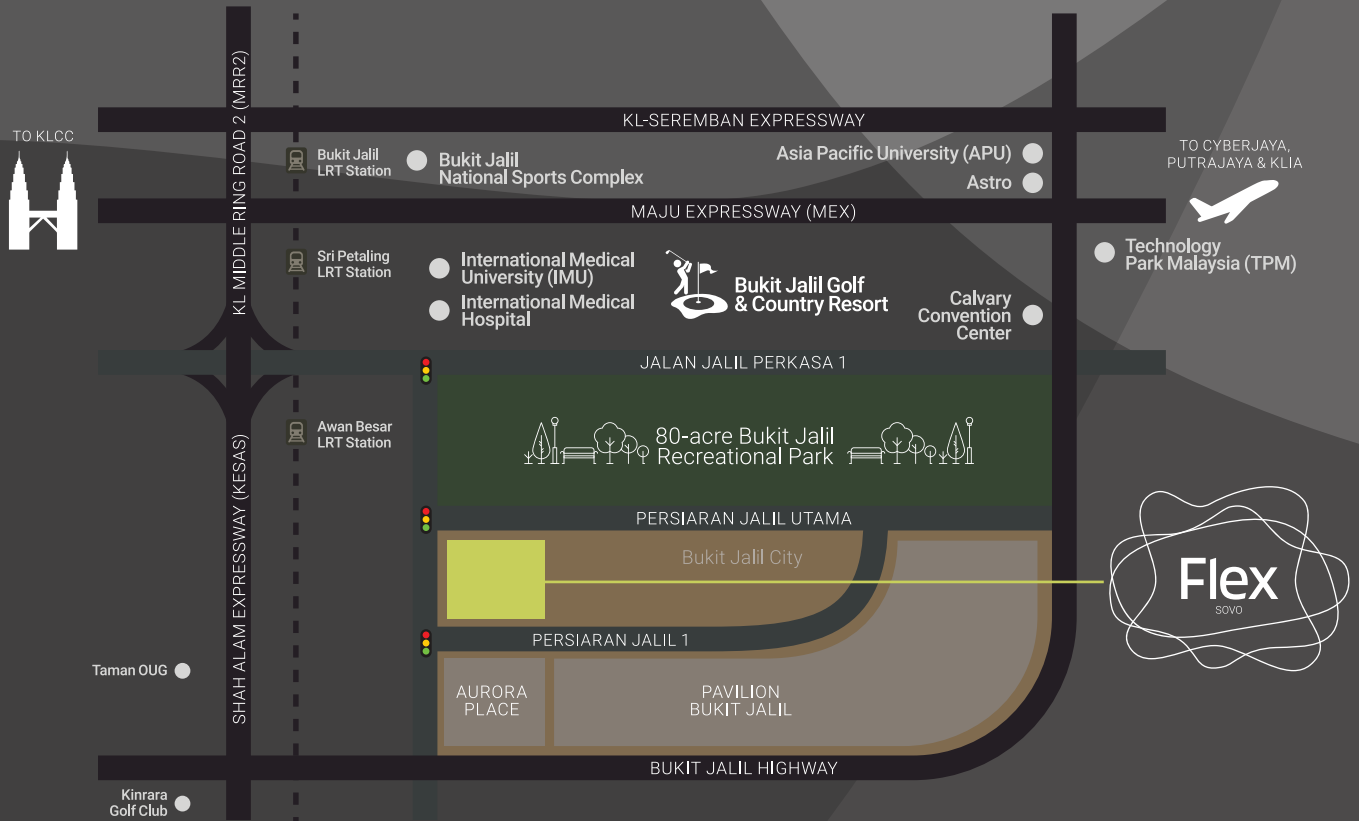

Build your future at The heart of Bukit Jalil

Future-proof your investment

+603-5033 6000
+6012-222 8550
enquiries@flexsovo.com.my

www.flexsovo.com.my
Flex Sovo, Bukit Jalil
@flexsovo

HOHUP®

A-01-01, Plaza Bukit Jalil (Aurora Place),
No.1, Persiaran Jalil 1, Bandar Bukit Jalil,
57000 Kuala Lumpur, Malaysia.

Developed by
Bukit Jalil Development Sdn Bhd (293905-X)

All information herein is subject to change as required by the relevant authorities or developer's architect and cannot form part of an offer or contract. Whilst every care has been taken in providing this information, the developer will not be held liable for variations. All illustrations and pictures are artist impressions only. The items are subject to variations, modifications and substitutions as may be recommended by the company's appointed architect and/or relevant approving authorities.